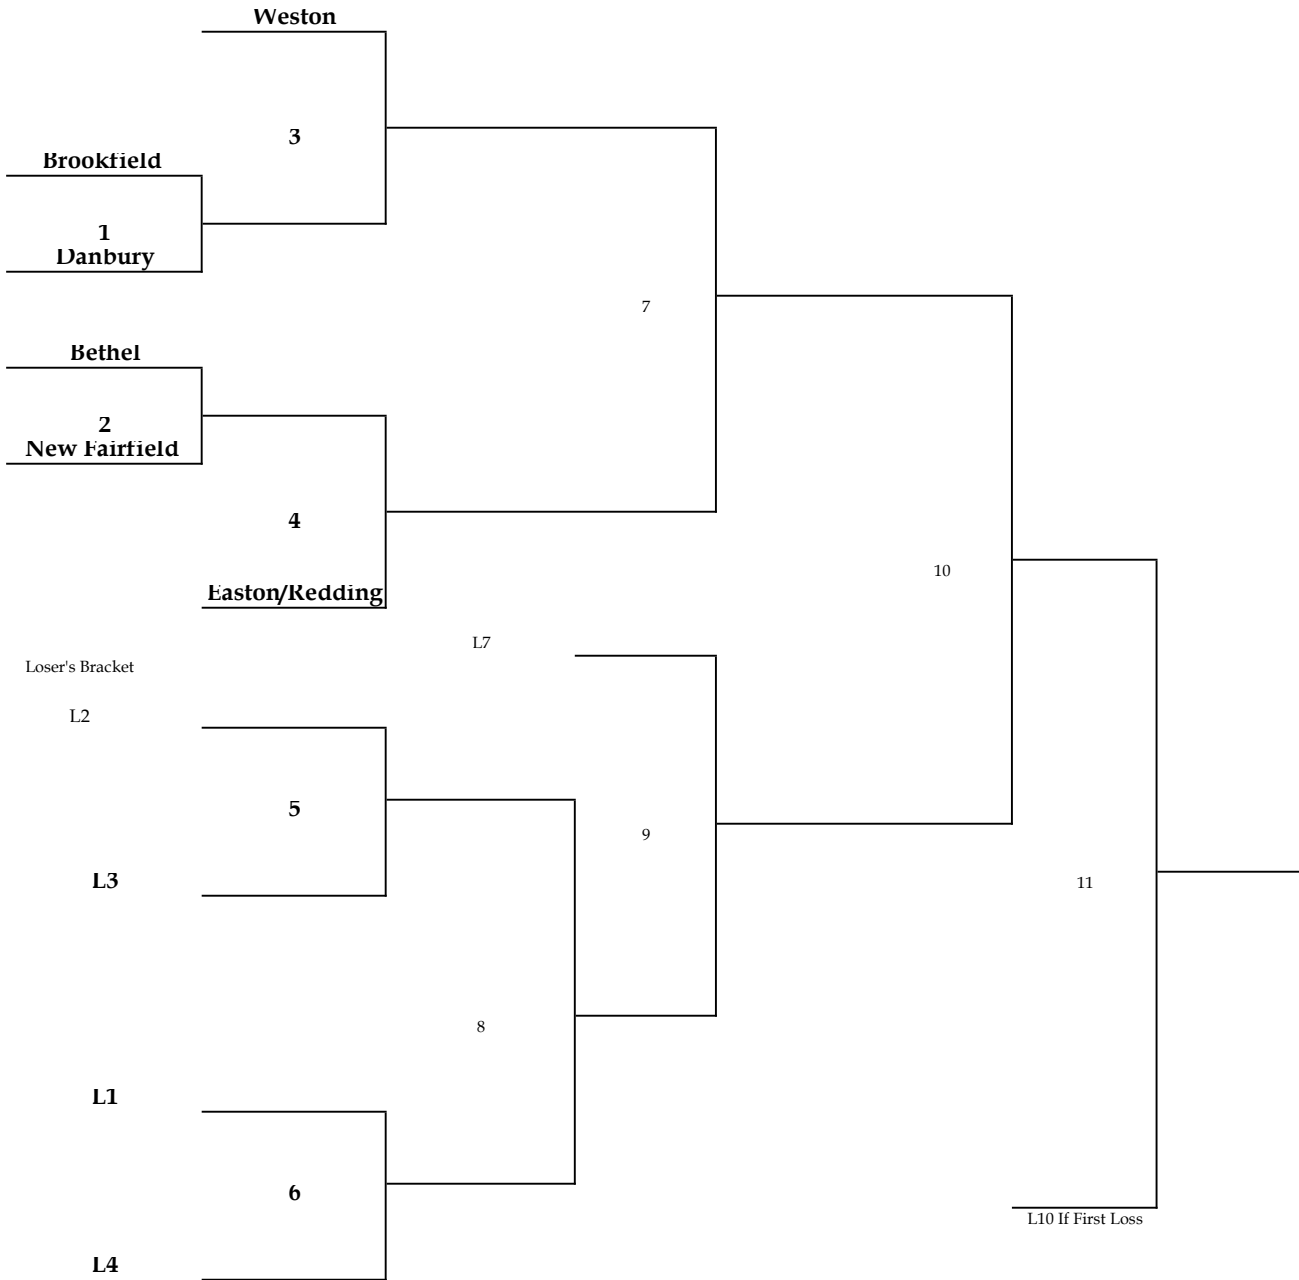

D4 12/70s in Weston CT

FIELD

1	Friday	17-Jun	Danbury	@	Brookfield	#2	5:45 PM		
2	Friday	17-Jun	New Fairfield	@	Bethel	#1	6:15 PM		
3	Saturday	18-Jun	W1	@	Weston	#1	10:00 AM		
4	Saturday	18-Jun	E/R	@	W2	#1	12:15 PM		
5	Wednesday	22-Jun	L3	@	L2	#2	5:45 PM		
6	Wednesday	22-Jun	L4	@	L1	#1	6:15 PM		
8	Thursday	23-Jun	W6	@	W5	#2	5:45 PM		
7	Thursday	23-Jun	W4	@	W3	#1	6:15 PM		
9	Friday	24-Jun	W8	@	L7	#1	6:00 PM		
10	Saturday	25-Jun	W9	@	W7	#1	10:00 AM	C	
11	Saturday	25-Jun	L10	@	W10	#1	12:15 PM	IN	