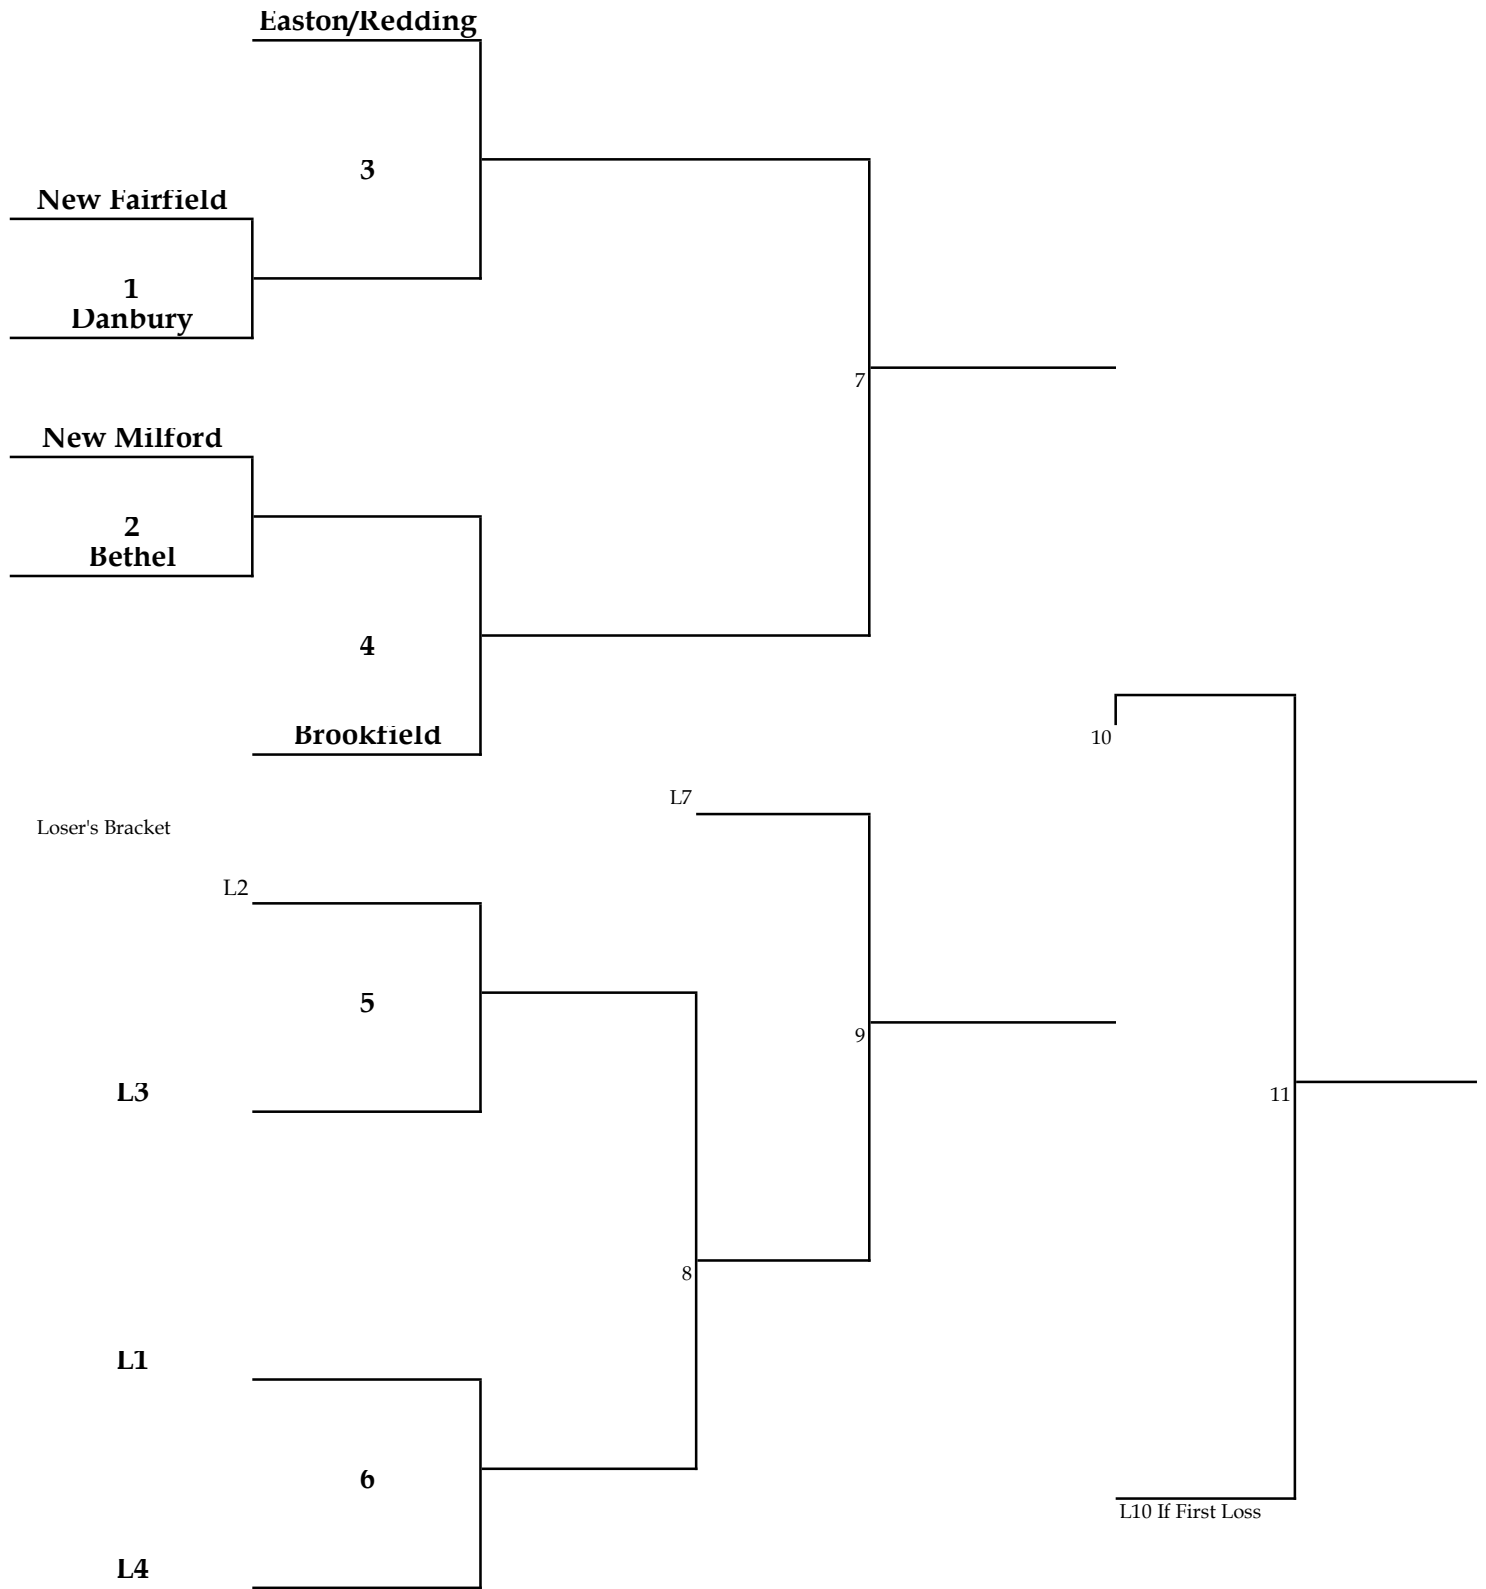

# D4 11s in Easton CT

1	Saturday	18-Jun	Danbury	@	New Fairfield	10:00 AM	
2	Saturday	18-Jun	Bethel	@	New Milford	12:15 PM	
3	Sunday	19-Jun	W1	@	E/R	10:00 AM	
4	Sunday	19-Jun	Brookfield	@	W2	12:15 PM	
5	Monday	20-Jun	L3	@	L2	5:45 PM	
6	Tuesday	21-Jun	L4	@	L1	5:45 PM	
7	Wednesday	22-Jun	W4	@	W3	5:45 PM	
8	Thursday	23-Jun	W6	@	W5	5:45 PM	
9	Friday	24-Jun	W8	@	L7	5:45 PM	
10	Saturday	25-Jun	W9	@	W7	10:00 AM	C
11	Saturday	25-Jun	L10	@	W10	12:15 PM	IN